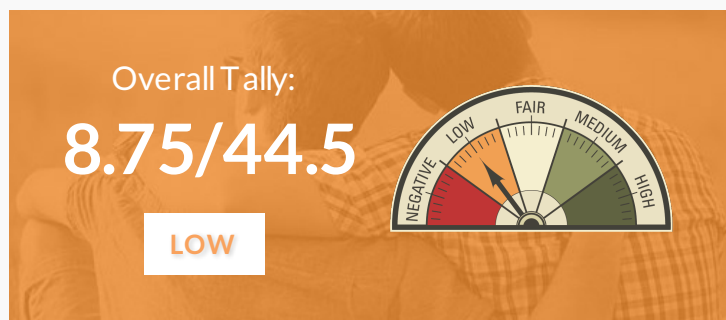

# NORTH DAKOTA'S EQUALITY PROFILE

## Quick Facts About North Dakota

## North Dakota's LGBTQ Policy Tally

MAP's "LGBTQ Policy Tally" examines each state's LGBTQ policy climate, as measured by over 35 pro- or anti-LGBTQ laws and policies. These laws are grouped into seven major categories: relationship and parental recognition; non-discrimination; religious exemptions; LGBTQ youth; healthcare; criminal justice; and the ability for transgender people to correct name and gender markers on identity documents. See the state's full profile for more detailed information.